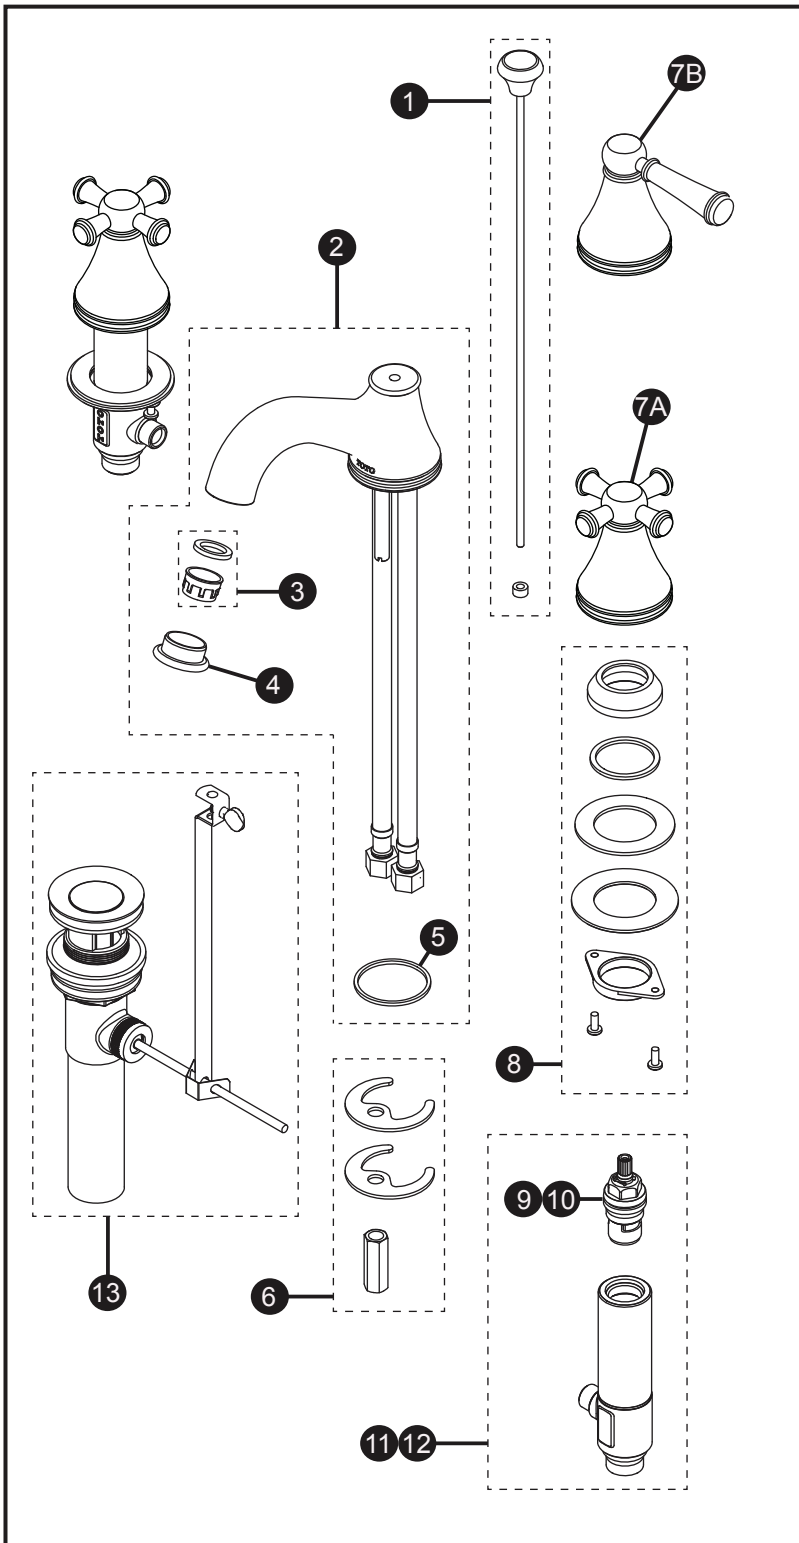

TL220DD#\$\$
 TL220DD12#\$\$
 TL220DD1#\$\$
 TL220DD112#\$\$

Vivian®

Widespread Lavatory Faucet

Item	Part	Description
1*	THP4854#\$\$	Lift Rod w/ Knob
2*	THP4860#\$\$	Spout Assembly
3	THP4857	Aerator & Gasket
	THP5070	1.2 gpm Aerator & Gasket
4*	THP4858#\$\$	Housing
5	THP4933	Gasket
6	THP4859	Mounting Hardware, Spout
7A*	THP4862#\$\$	Handle Assembly, TL220DD
7B*	THP4861#\$\$	Handle Assembly, TL220DD1
8	THP4863	Mounting Hardware, Valve
9	THP4865	Cartridge, Hot
10	THP4864	Cartridge, Cold
11	THP4867	Valve Assembly, Hot
12	THP4866	Valve Assembly, Cold
13*	THP4856#\$\$	Drain Assembly

* Please specify finish when ordering

LEGEND	
\$\$	= Denotes Finish
#CP	= Polished Chrome
#BN	= Brushed Nickel
#PN	= Polished Nickel